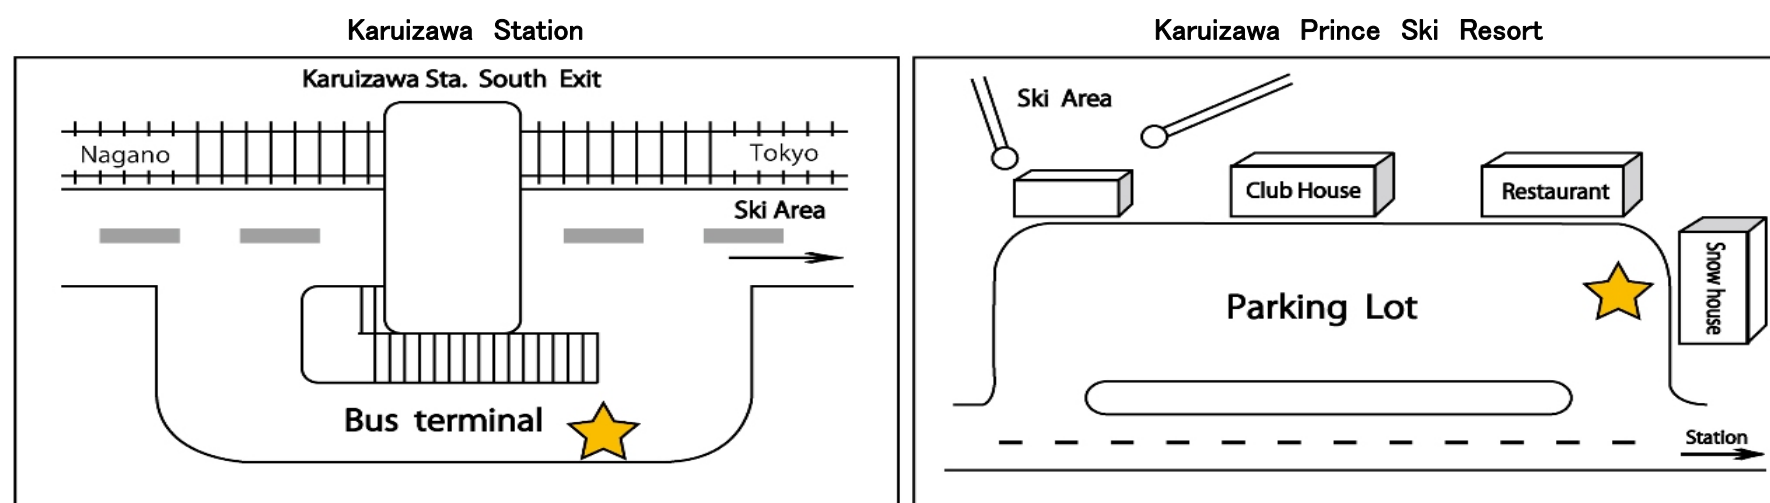

(Service Period: Dec. 1st. 2011~Apr. 1st. 2012)

	Hotel Departure	(※)Karuzawa Sta. South Exit Arrival	Karuizawa Prince Ski Resort Arrival	Karuizawa Prince Ski Resort Depature	Karuizawa Sta. South Exit Arrival	Hotel Arrival
No.1(Holidays includes weekends)	8:30	8:35	8:40	—	—	—
No.2	9:10	9:15	9:20	9:20	9:25	9:30
No.3	9:40	9:45	9:50	9:50	9:55	10:05
No.4	10:20	10:25	10:30	10:30	10:35	10:40
No.5	10:50	10:55	11:00	11:00	11:05	11:15
No.6	11:20	11:25	11:30	11:30	11:35	11:40
No.7 (Holidays includes weekends)	12:00	12:05	12:10	12:10	12:15	12:20
No.8 (Holidays includes weekends)	14:30	14:35	14:40	14:45	14:50	15:00
No.9	15:20	15:25	15:30	15:35	15:40	15:50
No.10	16:05	16:10	16:15	16:20	16:25	16:30
No.11	16:40	16:45	16:50	16:55	17:00	17:05
No.12 (Holidays includes weekends)	—	—	—	17:20	17:25	17:30
No.13	17:40	17:45	17:50	17:55	18:00	18:05